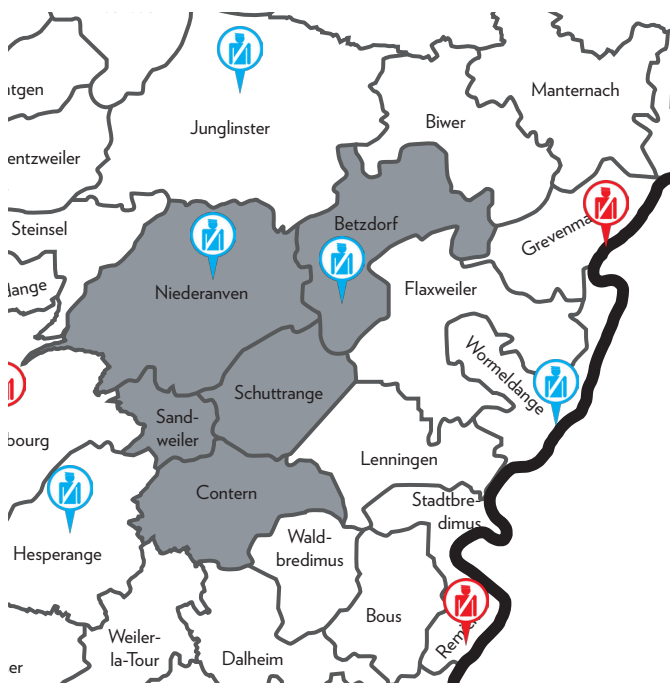

YOUR POLICE: THE POLICE STATION SYRDALL

The police station in Niederanven will undergo structural changes to improve citizen service and increase police presence within the community. In the meantime, police staff operates from the police station in Roodt-sur-Syre. The police station in Niederanven will temporarily stay open during certain hours of the day. The station situated in Moutfort is going to close on April 1 2019.

On working days police staff is operational from 7am to 9pm, and on weekends for specific events.

Niederanven	Roodt-sur-Syre
50, rue Andethana L-6970 Oberanven	24, rue de Luxembourg L-6916 Roodt-sur-Syre
Desk opening hours: Mondays and Fridays 1pm to 3pm	Desk opening hours: Tuesdays, Wednesdays and Thursdays 1pm to 3pm
Tel.: (+352) 244 78-1100 police.syrdall@police.etat.lu	Postal address B.P. 34 L-6905 Niederanven

 Police station

 Police station open 24/7

 Increased police presence within your community due to extended working hours (7am to 9pm)

 Make an appointment with your police officers on working days between 7am and 9pm.

 Desk opening hours are from 1pm to 3pm.

 The police stations in Grevenmacher and in Remich work 24/7 and cover all urgent incidents on workdays between 9pm and 7am, as well as on weekends and holidays.